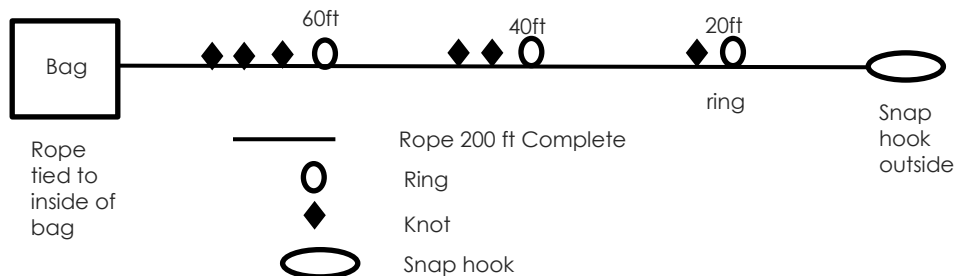

sales@ritsafety.com

Spec Sheet A1090

Date: February 22, 2023

Small Chicago bag: A1045

- Bag Dimensions: 12" x6.5" x10.5" (LxWxH including tool pocket)
- Reflective Trim - Fire Rated
- Tool Pocket Back Side
- Main Bag Constructed- Cordura Material
- Polyethylene base for durability
- Shoulder Strap with Quick Release Buckle

3/8th Rope, 100ft, 9.5mm Kevlar over poly Fire Rated rope

2 Snap hooks, non-locking steel hooks

4 rings, steel, used to mark every 20ft

Specs: Outside carabiner (snap hook) first ring (steel ring) indicates 20ft. with one knot, second ring (steel ring) indicates 40ft, with two knots, third ring (steel ring) indicates 60 ft. with three knots. Rope tied to the snap hook and attached to the bottom of the bag (Kevlar 3/8th rope).

The Knots indicate the distance from the beginning of the search line and they are always behind the rings, so they provide a directional indication knots toward the fire, rings toward the exit.

sales@ritsafety.com

Date: February 22, 2023

Personal Search Line Bags: A1159

- Bag Dimensions: 6" x 2" x 8" (LxWxH)
- Reflective Trim – Fire Rated
- Main Bag Constructed - Indura Material

Contains 7/16th inch tubular Kevlar webbing, 25ft